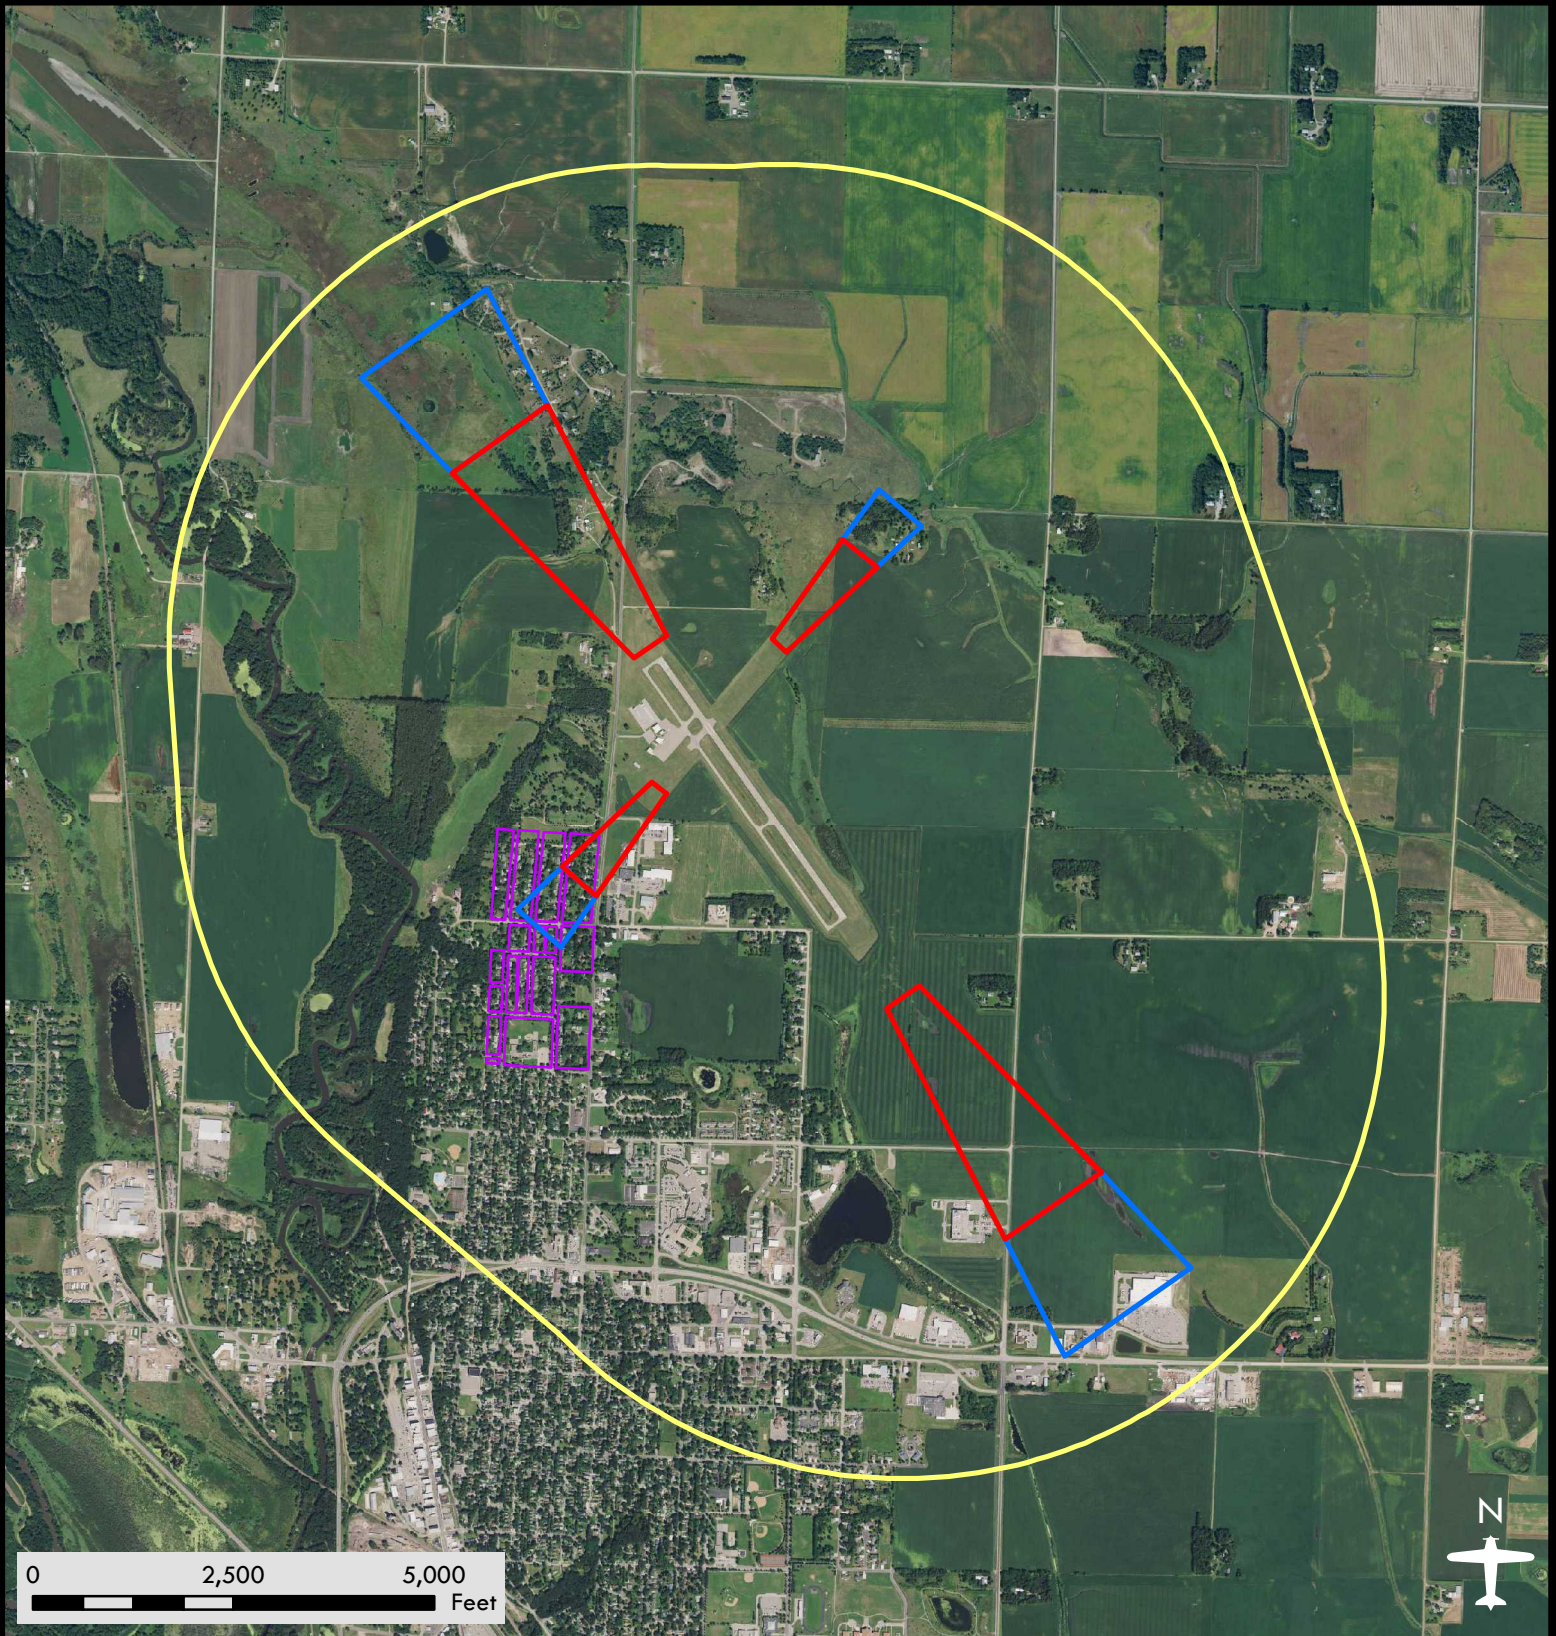

Montevideo-Chippewa County Airport

Airport Safety Zones

Date: 08/08/2018

Legend

-  Zone A
-  Zone B
-  Zone C
-  ERZ

DISCLAIMER: This is not an official zoning map. To view the official map and ordinance for this airport, please visit the Airport Zoning Information Warehouse at <https://www.dot.state.mn.us/aero/planning/zoning-warehouse.html>. The State of Minnesota makes no representations or warranties expressed or implied, with respect to the reuse of the data provided herewith regardless of its format or the means of its transmission. There is no guarantee or representation to the user as to the accuracy, currency, suitability, or reliability of this data for any purpose. The user accepts the data "as is." The State of Minnesota assumes no responsibility for loss or damage incurred as a result of any user's reliance on this data. All maps and other material provided herein are protected by copyright. Permission is granted to copy and use the materials herein.